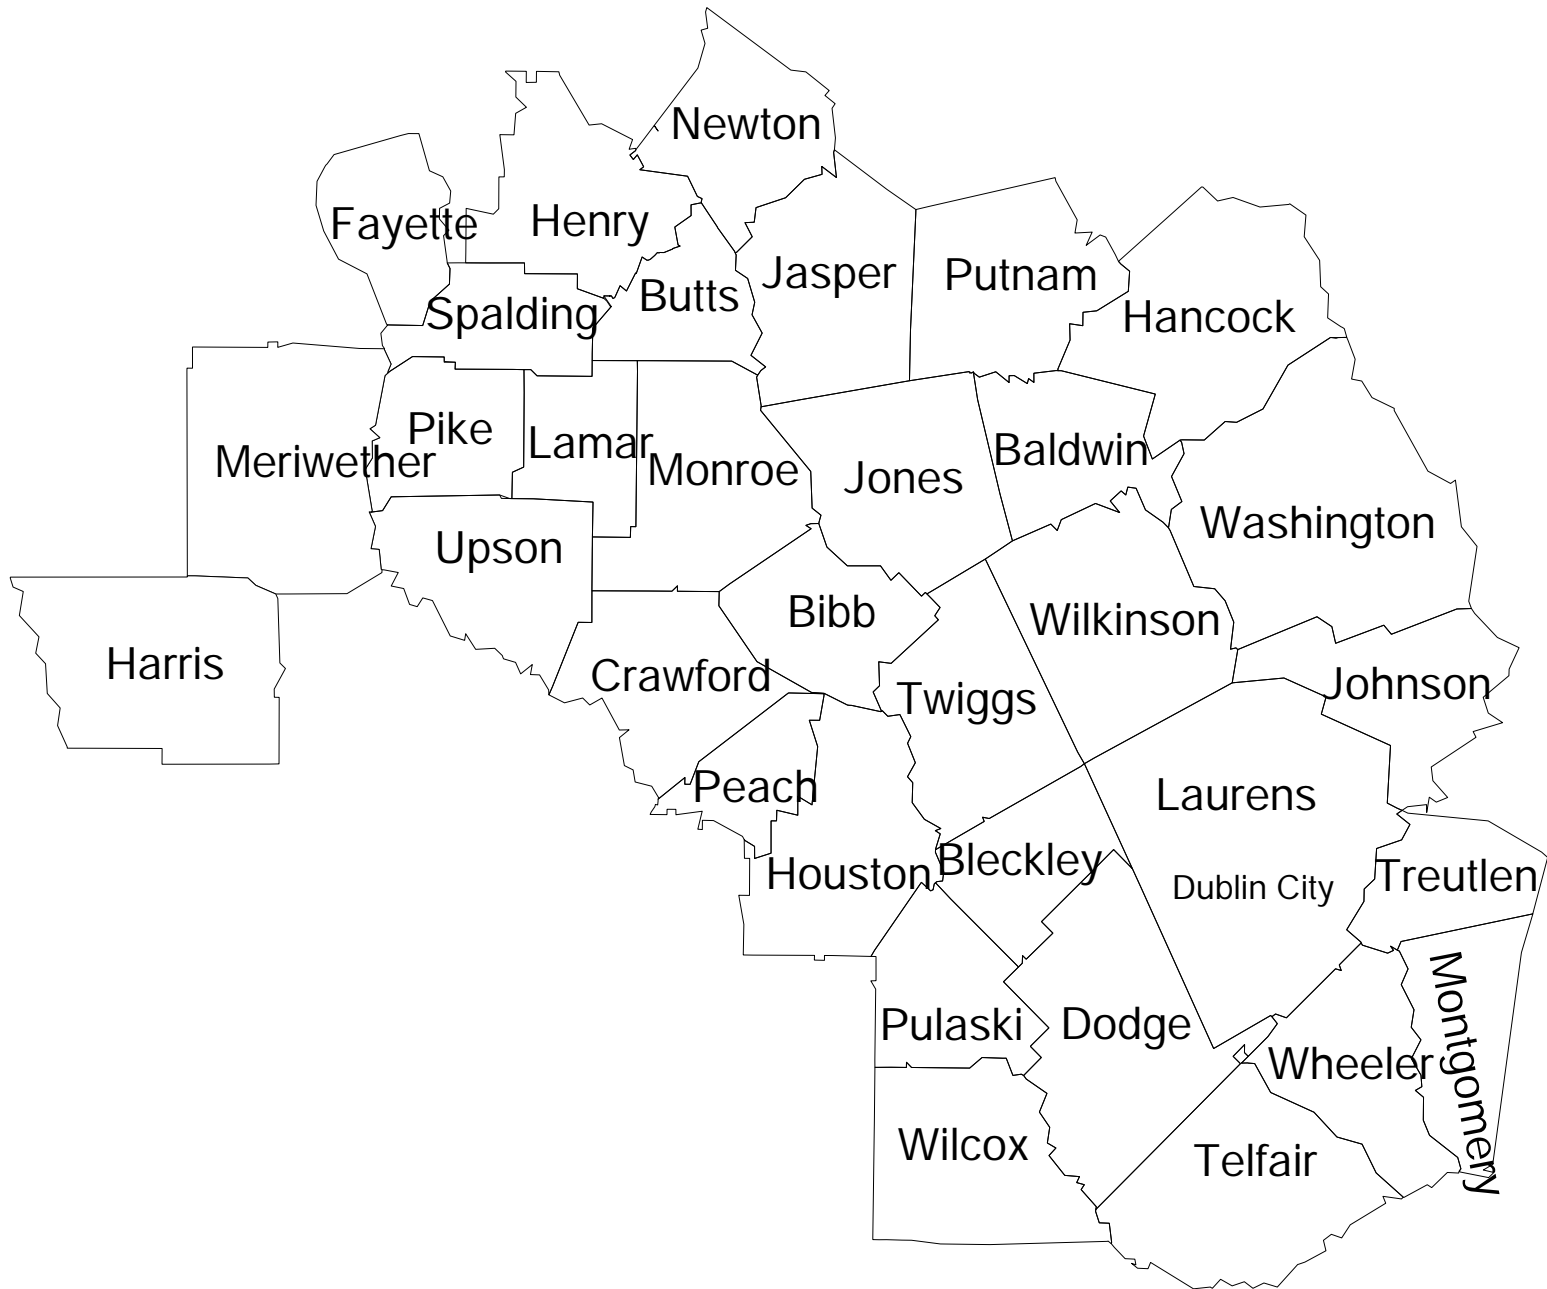

Division for Special Education Services and Supports Georgia Parent Mentor Partnership Regions

Division for Special Education Services and Supports Georgia Parent Mentor Partnership Northwest Region

Division for Special Education Services and Supports Georgia Parent Mentor Partnership Northeast Region

Division for Special Education Services and Supports
Georgia Parent Mentor Partnership Metro Region

Division for Special Education Services and Supports
Georgia Parent Mentor Partnership Middle Region

Division for Special Education Services and Supports
Georgia Parent Mentor Partnership Southwest Region