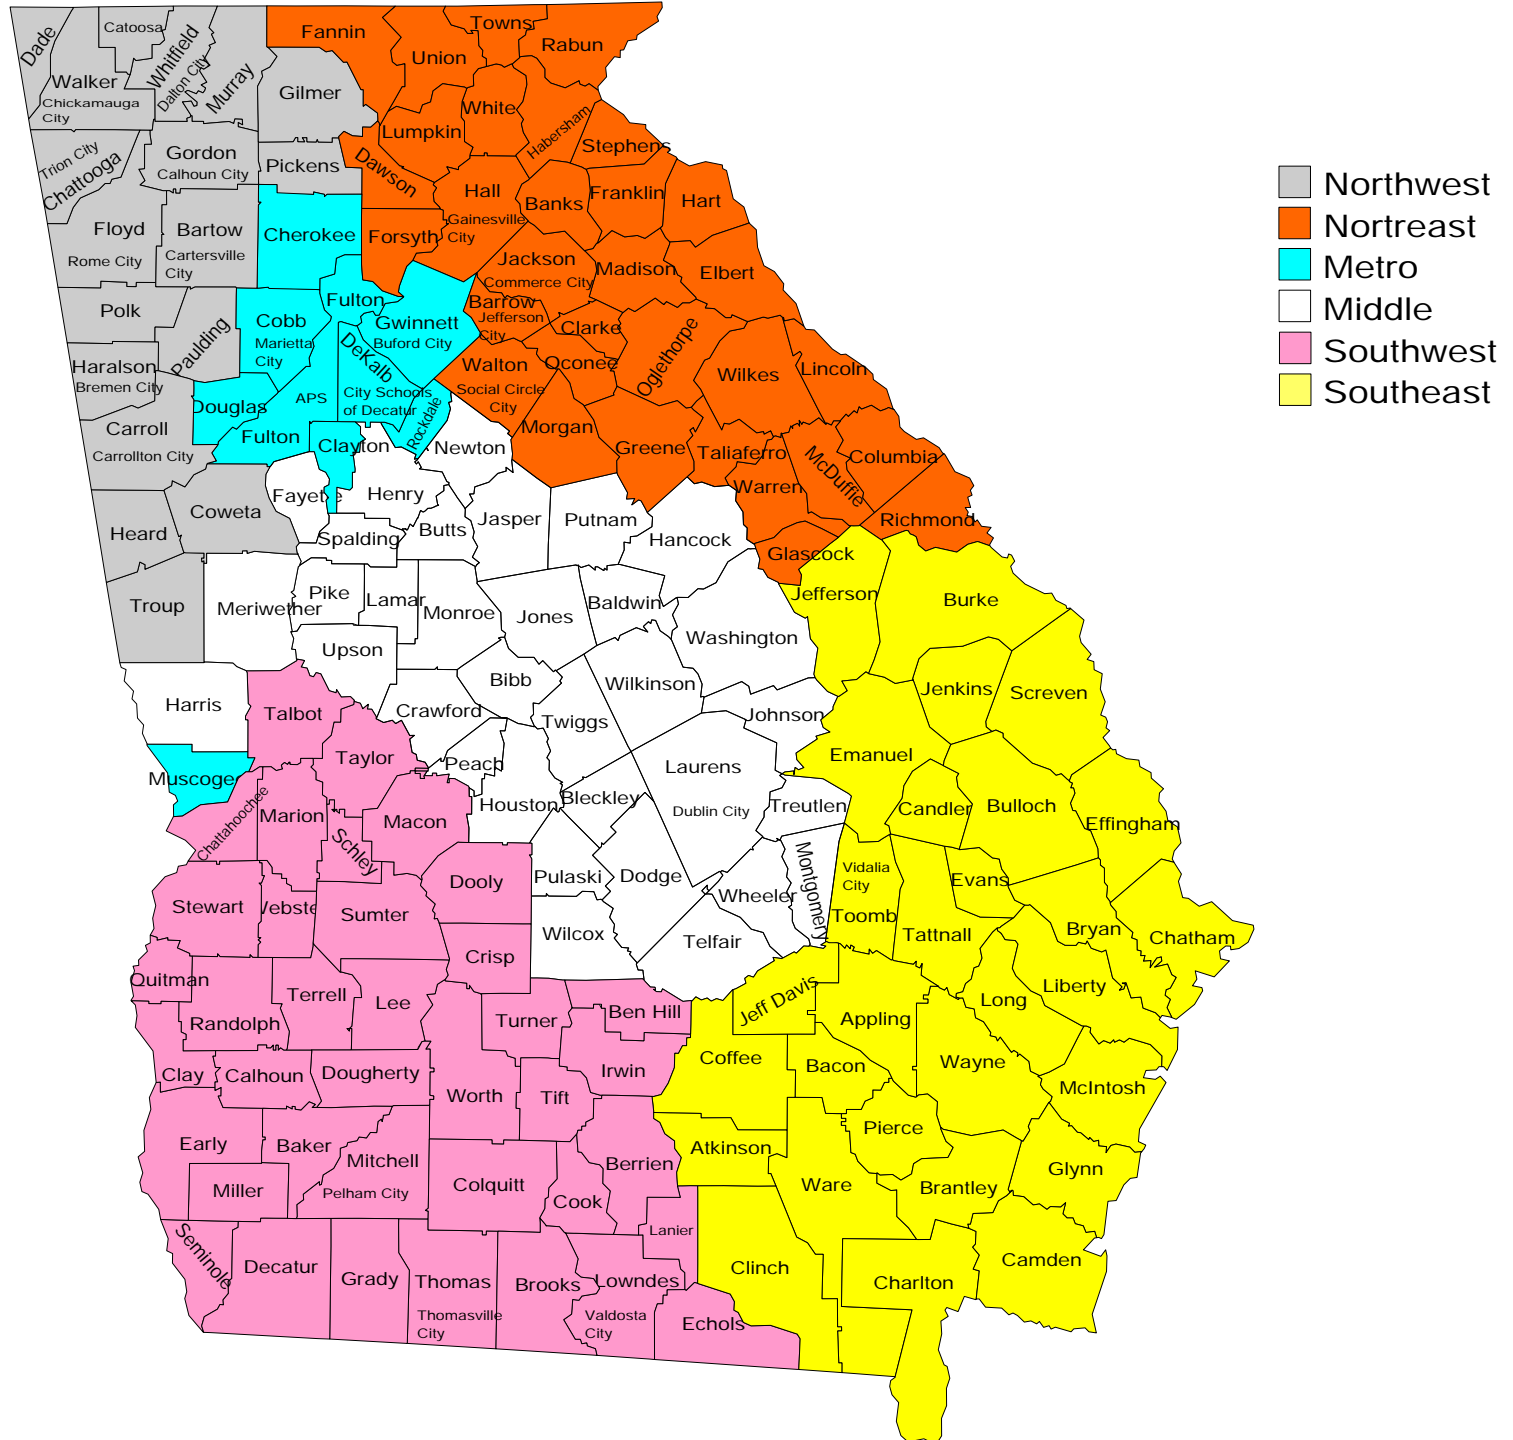

Division for Special Education Services and Supports Georgia Parent Mentor Partnership Regions

Division for Special Education Services and Supports Georgia Parent Mentor Partnership Northwest Region

Division for Special Education Services and Supports Georgia Parent Mentor Partnership Northeast Region

Division for Special Education Services and Supports
Georgia Parent Mentor Partnership Metro Region

Division for Special Education Services and Supports
Georgia Parent Mentor Partnership Middle Region

Division for Special Education Services and Supports
Georgia Parent Mentor Partnership Southwest Region

Division for Special Education Services and Supports Georgia Parent Mentor Partnership Southeast Region