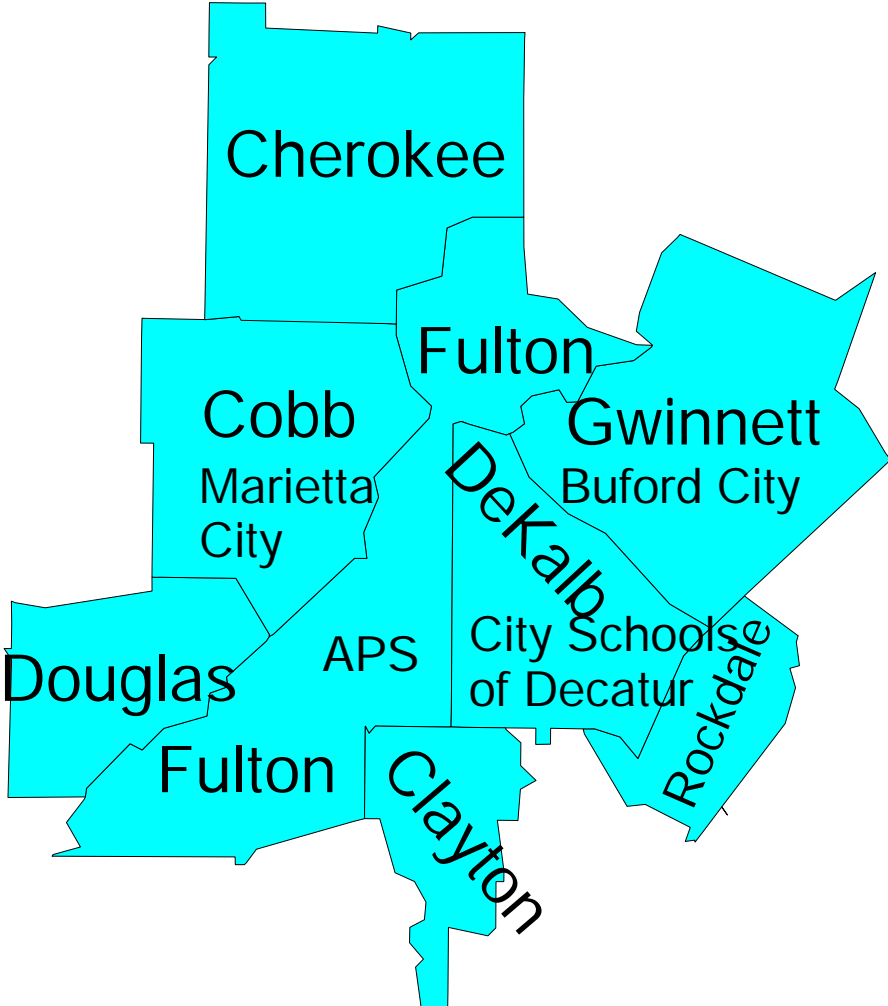

Division for Special Education Services and Supports Georgia Parent Mentor Partnership Regions

Division for Special Education Services and Supports Georgia Parent Mentor Partnership Northwest Region

Division for Special Education Services and Supports Georgia Parent Mentor Partnership Northeast Region

Division for Special Education Services and Supports
Georgia Parent Mentor Partnership Metro Region

Division for Special Education Services and Supports
Georgia Parent Mentor Partnership Middle Region

Division for Special Education Services and Supports
Georgia Parent Mentor Partnership Southwest Region

Division for Special Education Services and Supports Georgia Parent Mentor Partnership Southeast Region