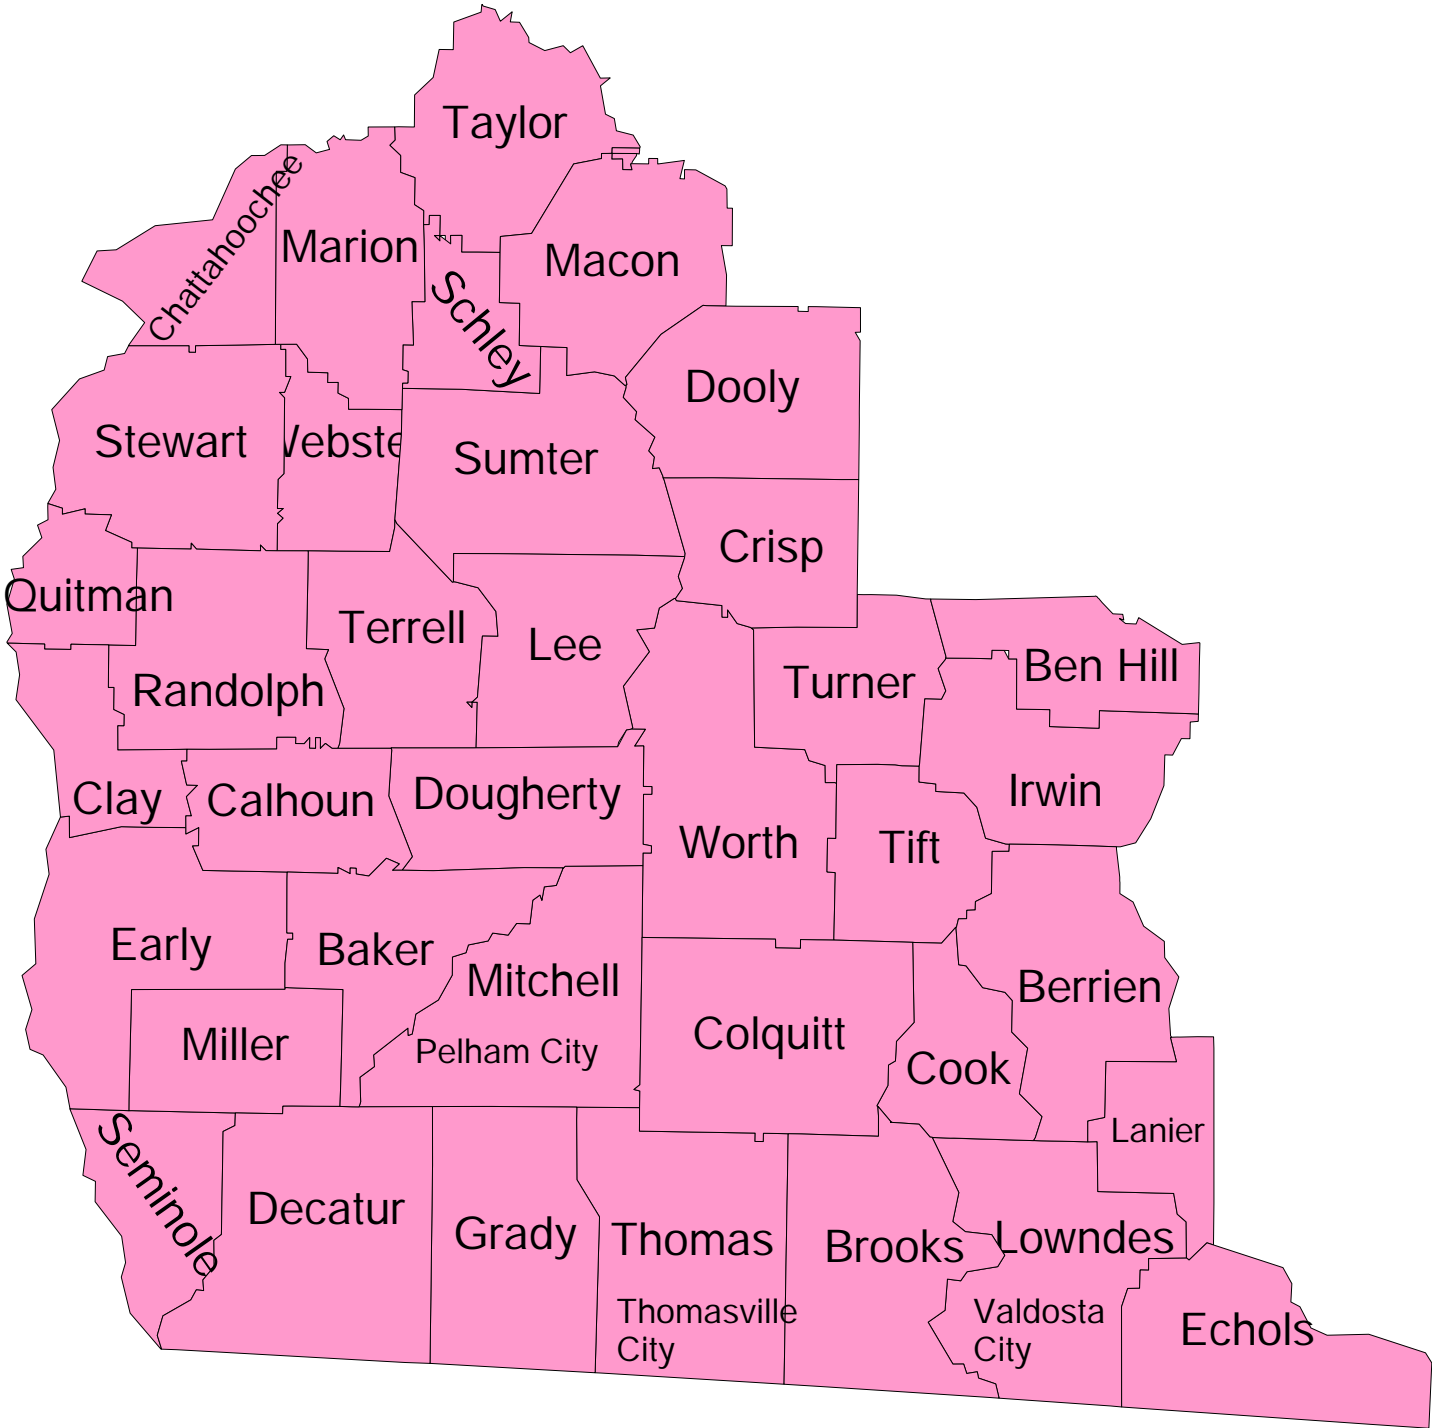

Division for Special Education Services and Supports Georgia Parent Mentor Partnership Regions

Division for Special Education Services and Supports Georgia Parent Mentor Partnership Northwest Region

Division for Special Education Services and Supports Georgia Parent Mentor Partnership Northeast Region

Division for Special Education Services and Supports
Georgia Parent Mentor Partnership Metro Region

Division for Special Education Services and Supports
Georgia Parent Mentor Partnership Middle Region

Division for Special Education Services and Supports
Georgia Parent Mentor Partnership Southwest Region