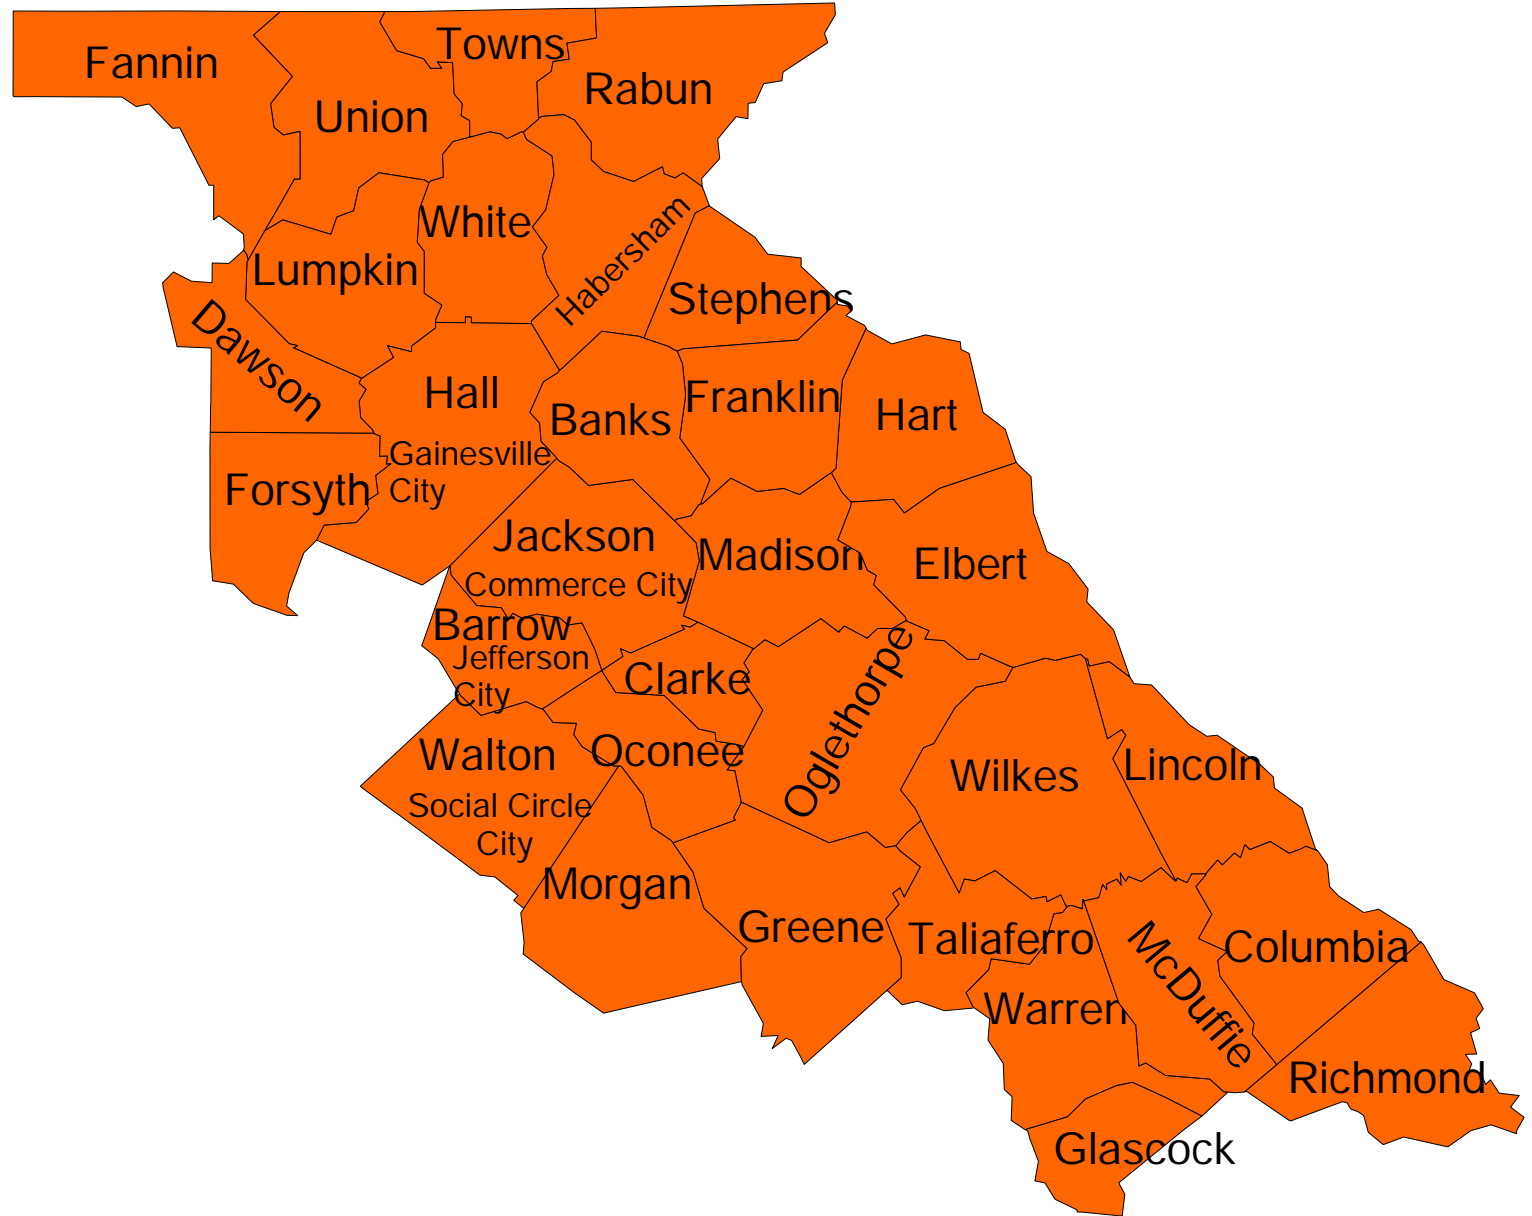

Division for Special Education Services and Supports Georgia Parent Mentor Partnership Regions

Division for Special Education Services and Supports Georgia Parent Mentor Partnership Northwest Region

Division for Special Education Services and Supports Georgia Parent Mentor Partnership Northeast Region

Division for Special Education Services and Supports
Georgia Parent Mentor Partnership Metro Region

Division for Special Education Services and Supports
Georgia Parent Mentor Partnership Middle Region

Division for Special Education Services and Supports
Georgia Parent Mentor Partnership Southwest Region

Division for Special Education Services and Supports Georgia Parent Mentor Partnership Southeast Region