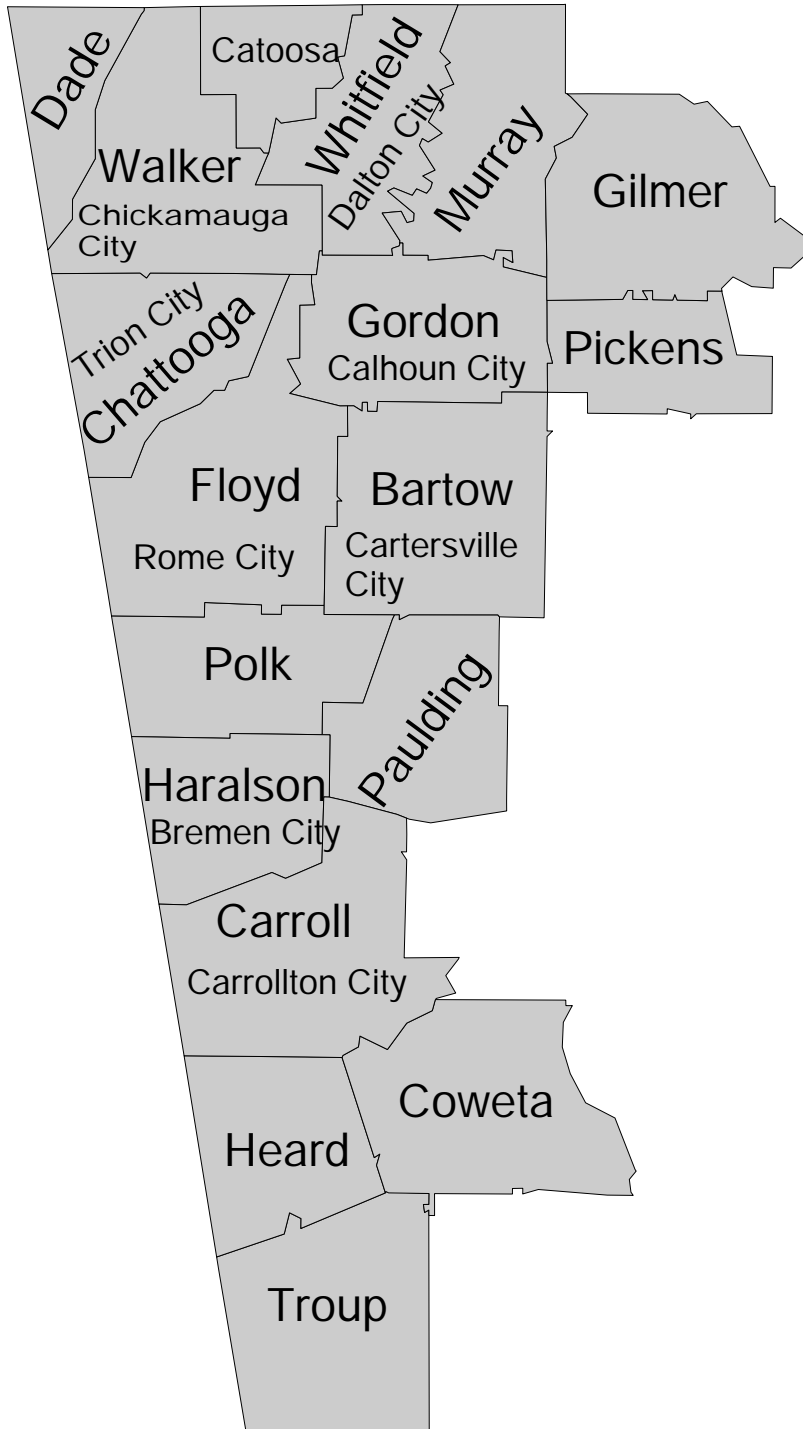

Division for Special Education Services and Supports Georgia Parent Mentor Partnership Regions

Division for Special Education Services and Supports Georgia Parent Mentor Partnership Northwest Region

Division for Special Education Services and Supports Georgia Parent Mentor Partnership Northeast Region

Division for Special Education Services and Supports
Georgia Parent Mentor Partnership Metro Region

Division for Special Education Services and Supports
Georgia Parent Mentor Partnership Middle Region

Division for Special Education Services and Supports
Georgia Parent Mentor Partnership Southwest Region